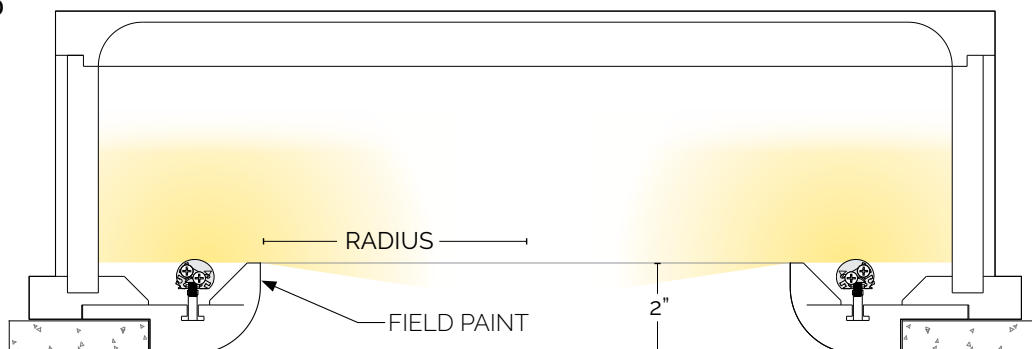

### TECHNICAL DRAWINGS

GLSRDU - FWD

PAT.10,295,132

**FEATURES**

**OPTICS**

frosted acrylic lens

**INSTALLATION**

recessed housing can be installed prior to illuminated trim plate. skim coat ceiling trim edge and plate. field paint interior and trim plate.